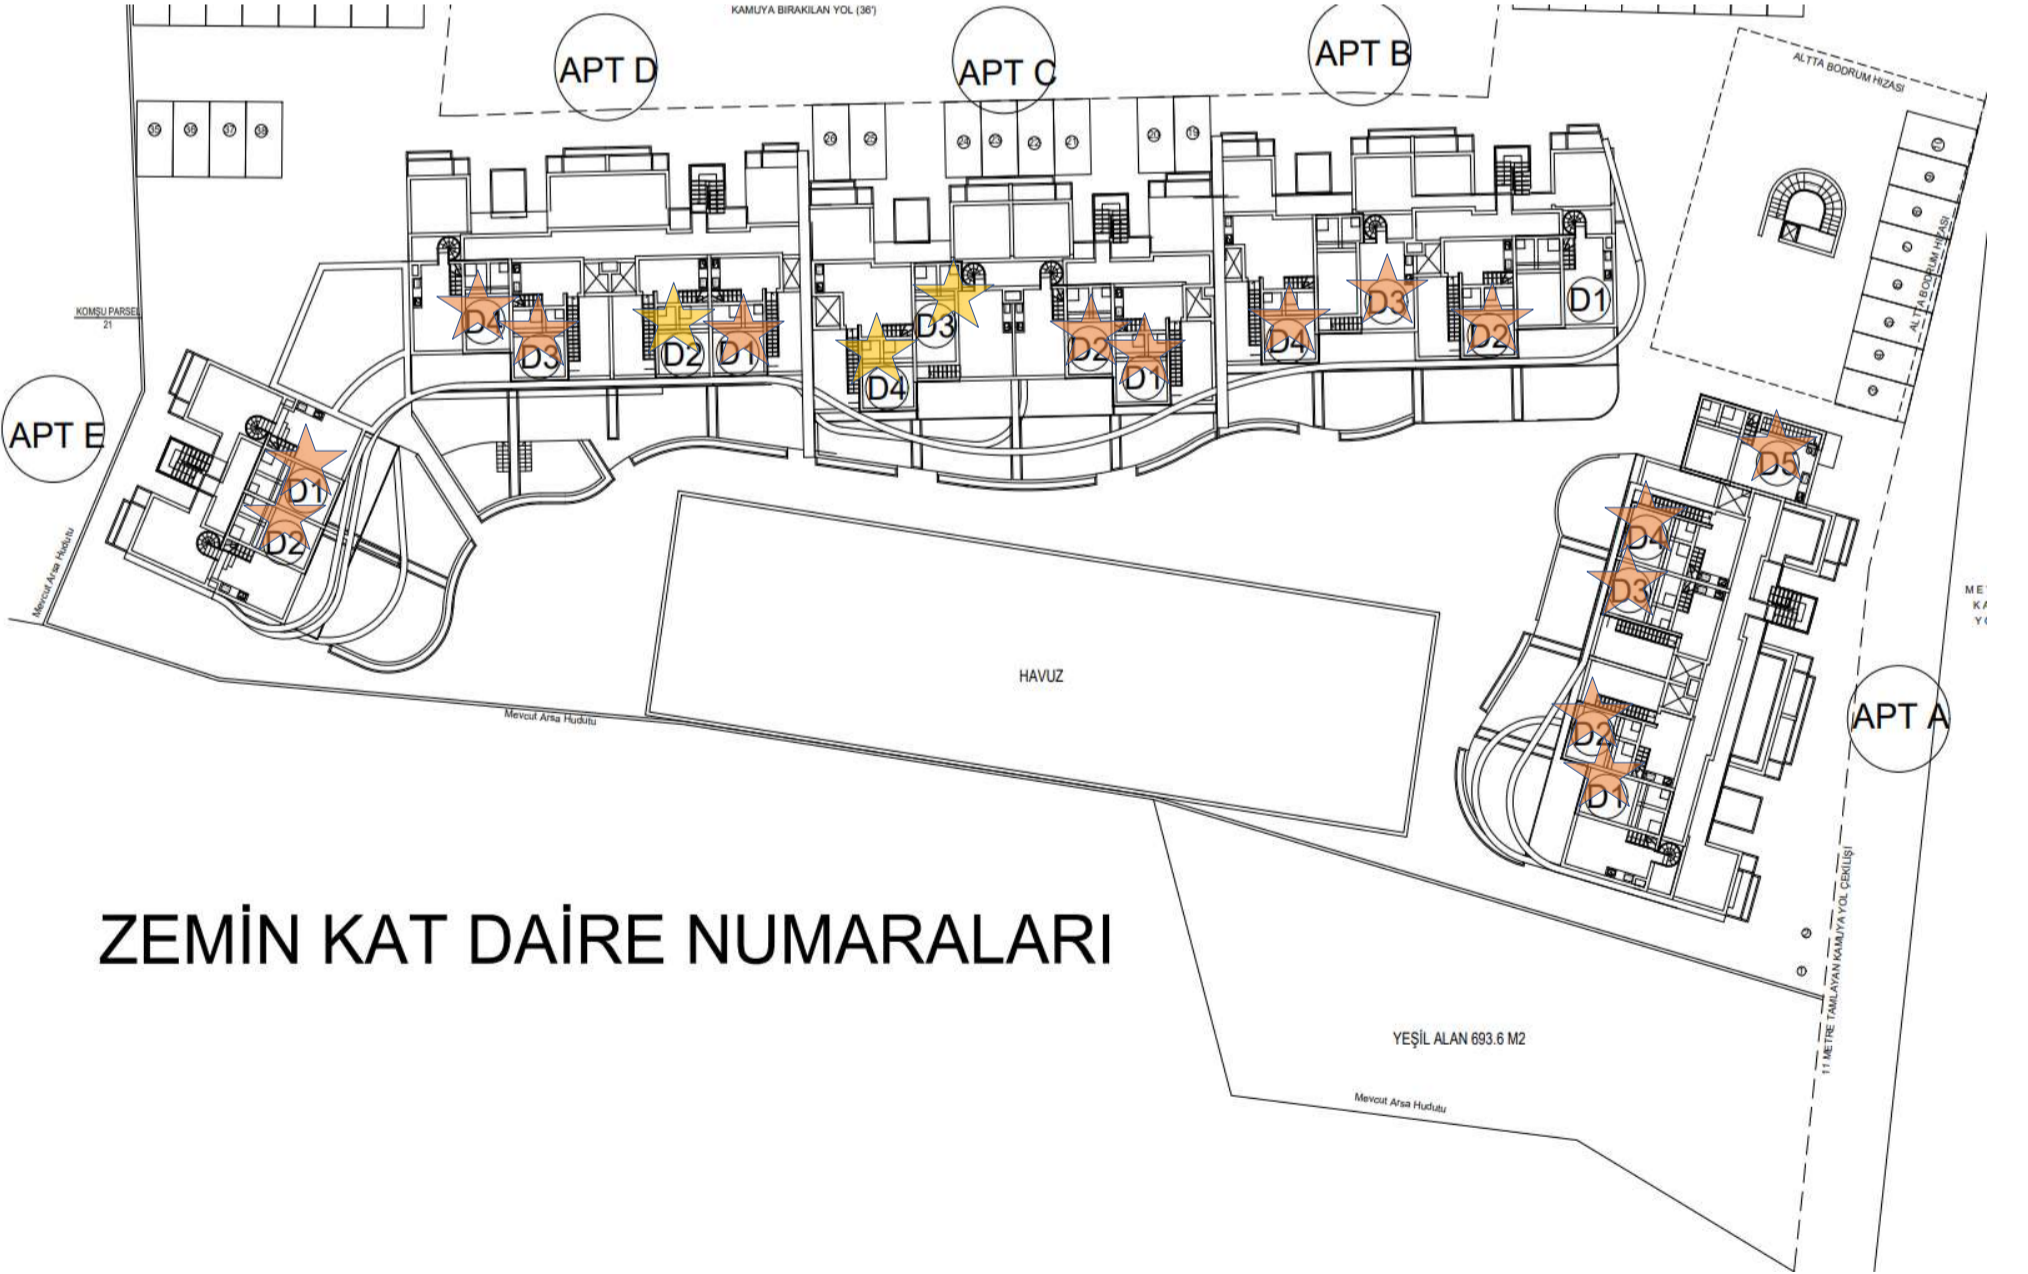

- GROUND FLOOR

BLOCK	APARTMENT NO	TYPE	FLOOR	AREA / m ²				PRICE	AVAILABILITY
				GROSS	INTERNAL	BALCONY/TERACCE	PRIVATE POOL		
A	1	2+1	Ground	90	78.25	30 + 3	---	*	SOLD
A	2	2+1	Ground	90	78.25	27 + 3	---	*	SOLD
A	3	2+1	Ground	90	78.25	21 + 3	---	*	SOLD
A	4	2+1	Ground	90	78.25	22 + 3	---	*	SOLD
A	5	Studio	Ground	46	40	17	---	*	SOLD
B	1	2+1	Ground	90	78.25	23 + 3	---	£230,000	AVAILABLE
B	2	2+1	Ground	90	78.25	22 + 3	---	*	SOLD
B	3	2+1	Ground	90	78.25	22 + 3	---	*	SOLD
B	4	2+1	Ground	90	78.25	18 + 3	---	*	SOLD
C	1	2+1	Ground	90	78.25	17 + 3	---	*	RESERVED
C	2	2+1	Ground	90	78.25	24 + 3	---	*	SOLD
C	3	2+1	Ground	90	78.25	23 + 3	---	*	RESERVED
C	4	2+1	Ground	90	78.25	17 + 3	---	*	RESERVED
D	1	2+1	Ground	90	78.25	23 + 3	---	*	SOLD
D	2	2+1	Ground	90	78.25	23 + 3	---	*	RESERVED
D	3	2+1	Ground	90	78.25	23 + 3	16	*	SOLD
D	4	2+1	Ground	90	78.25	23 + 3	16	*	SOLD
E	1	2+1	Ground	90	78.25	22 + 3	15	*	SOLD
E	2	2+1	Ground	90	78.25	19 + 3	20	*	SOLD