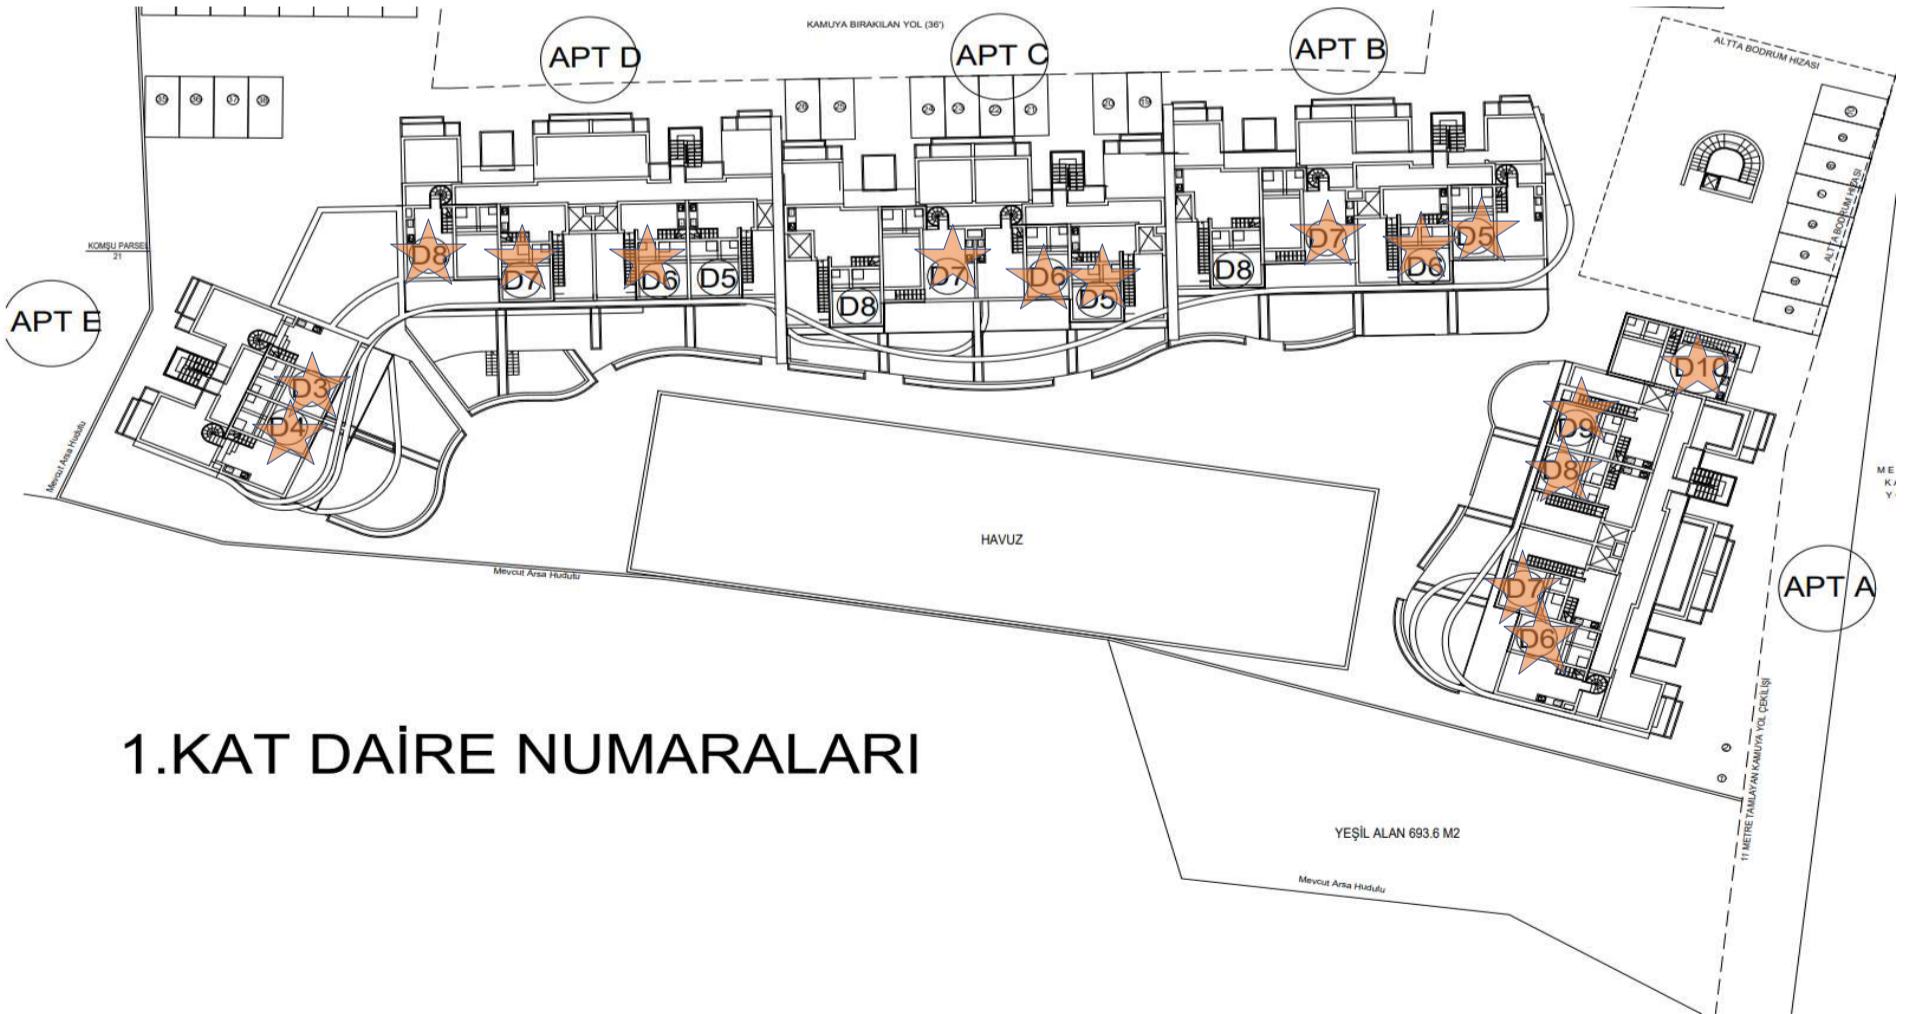

FIRST FLOOR

BLOCK	APARTMENT NO	TYPE	FLOOR	AREA / m²						PRICE	AVAILABILITY
				GROSS	INTERNAL	BALCONY /TERACCE	FRENCH BALCONY	ROOF TERRACE	PRIVATE POOL		
A	6	1+2 - A type	First	100	82	17 + 20	---	24	10	*	SOLD
A	7	1+2 - B type	First	95	78	18	4	17.5	10	*	SOLD
A	8	1+2 - B type	First	95	78	18	4	17.5	10	*	SOLD
A	9	1+2 - B type	First	95	78	18	4	17.5	10	*	SOLD
A	10	Studio-Loft	First	73	60	---	---	27	9	*	SOLD
B	5	1+2 - A type	First	100	82	17 + 20	---	24	10	*	SOLD
B	6	1+2 - B type	First	95	78	18	4	17.5	10	*	SOLD
B	7	1+2 - A type	First	100	82	17 + 20	---	28	11	*	SOLD
B	8	1+2 - B type	First	95	78	18	4	24	10	£280,500	AVAILABLE
C	5	1+2 - B type	First	95	78	18	4	17.5	10	*	SOLS
C	6	1+2 - A type	First	100	82	17 + 20	---	24	10	*	SOLD
C	7	1+2 - A type	First	100	82	17 + 20	---	28	11	*	SOLD
C	8	1+2 - B type	First	95	78	18	4	28	10	£280,500	AVAILABLE
D	5	1+2 - B type	First	95	78	18	4	17.5	10	£280,500	AVAILABLE
D	6	1+2 - B type	First	95	78	18	4	17.5	10	*	SOLD
D	7	1+2 - B type	First	95	78	18	4	17.5	10	*	SOLD
D	8	1+2 - A type	First	100	82	17 + 20	---	24	10	*	SOLD
E	3	1+2 - A type	First	100	82	16 + 20	---	24	10	*	SOLD
E	4	1+2 - A type	First	100	82	16 + 20	---	24	10	*	SOLD

1.KAT DAİRE NUMARALARI